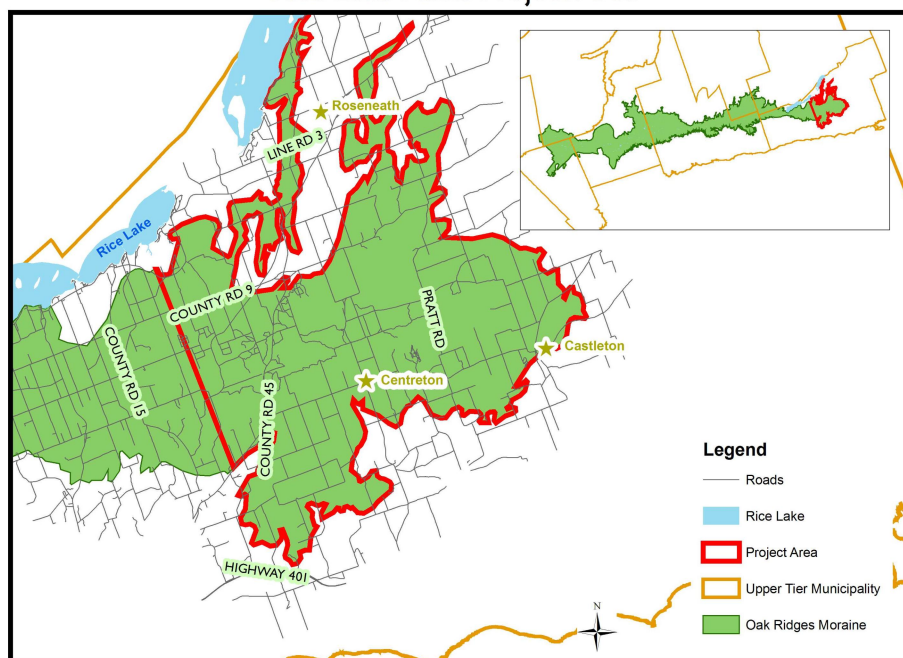

NEWS RELEASE

Lower Trent Conservation ■ 714 Murray Street, Trenton, Ontario K8V 5P4
Tel: (613) 394-4829 ■ Fax: (613) 394-5226 ■ Website: www.ltc.on.ca ■ Email: information@ltc.on.ca

FOR IMMEDIATE RELEASE

2008-02-11

Rice Lake Plains Landowner Stewardship Program

Funding and technical assistance is available again this year for landowners in the Rice Lake Plains Area in Northumberland County. The Rice Lake Plains Landowner Stewardship Program (Caring for the Moraine Project) is dedicated to providing private willing landowners in the Rice Lake Plains assistance with developing environmental projects on their property. Projects that may be funded include: native tree and wildlife shrub planting; improving and establishing buffer zones along water systems; fencing livestock from wetlands, woodlands and riparian areas (stream banks); alternative watering systems; grassland, tall grass prairie and savanna restoration; species at risk habitat enhancement.

The Rice Lake Plains Project Area is the most eastern section of the Oak Ridges Moraine, running east from the Alwick/Haldimand Township boundary and includes areas in and around Fenella, Roseneath, Burnley, Centreton and Castleton.

Rice Lake Plains Project Area

Landowners can also participate in free workshops through the Caring for the Moraine Project. Upcoming workshops in the Rice Lake Plains Area include: 1) 'Managing Rural Properties' planned for April, a workshop in which rural non-farm landowners will receive the new *Rural Landowner Stewardship Guide* to learn more about the environmental features on