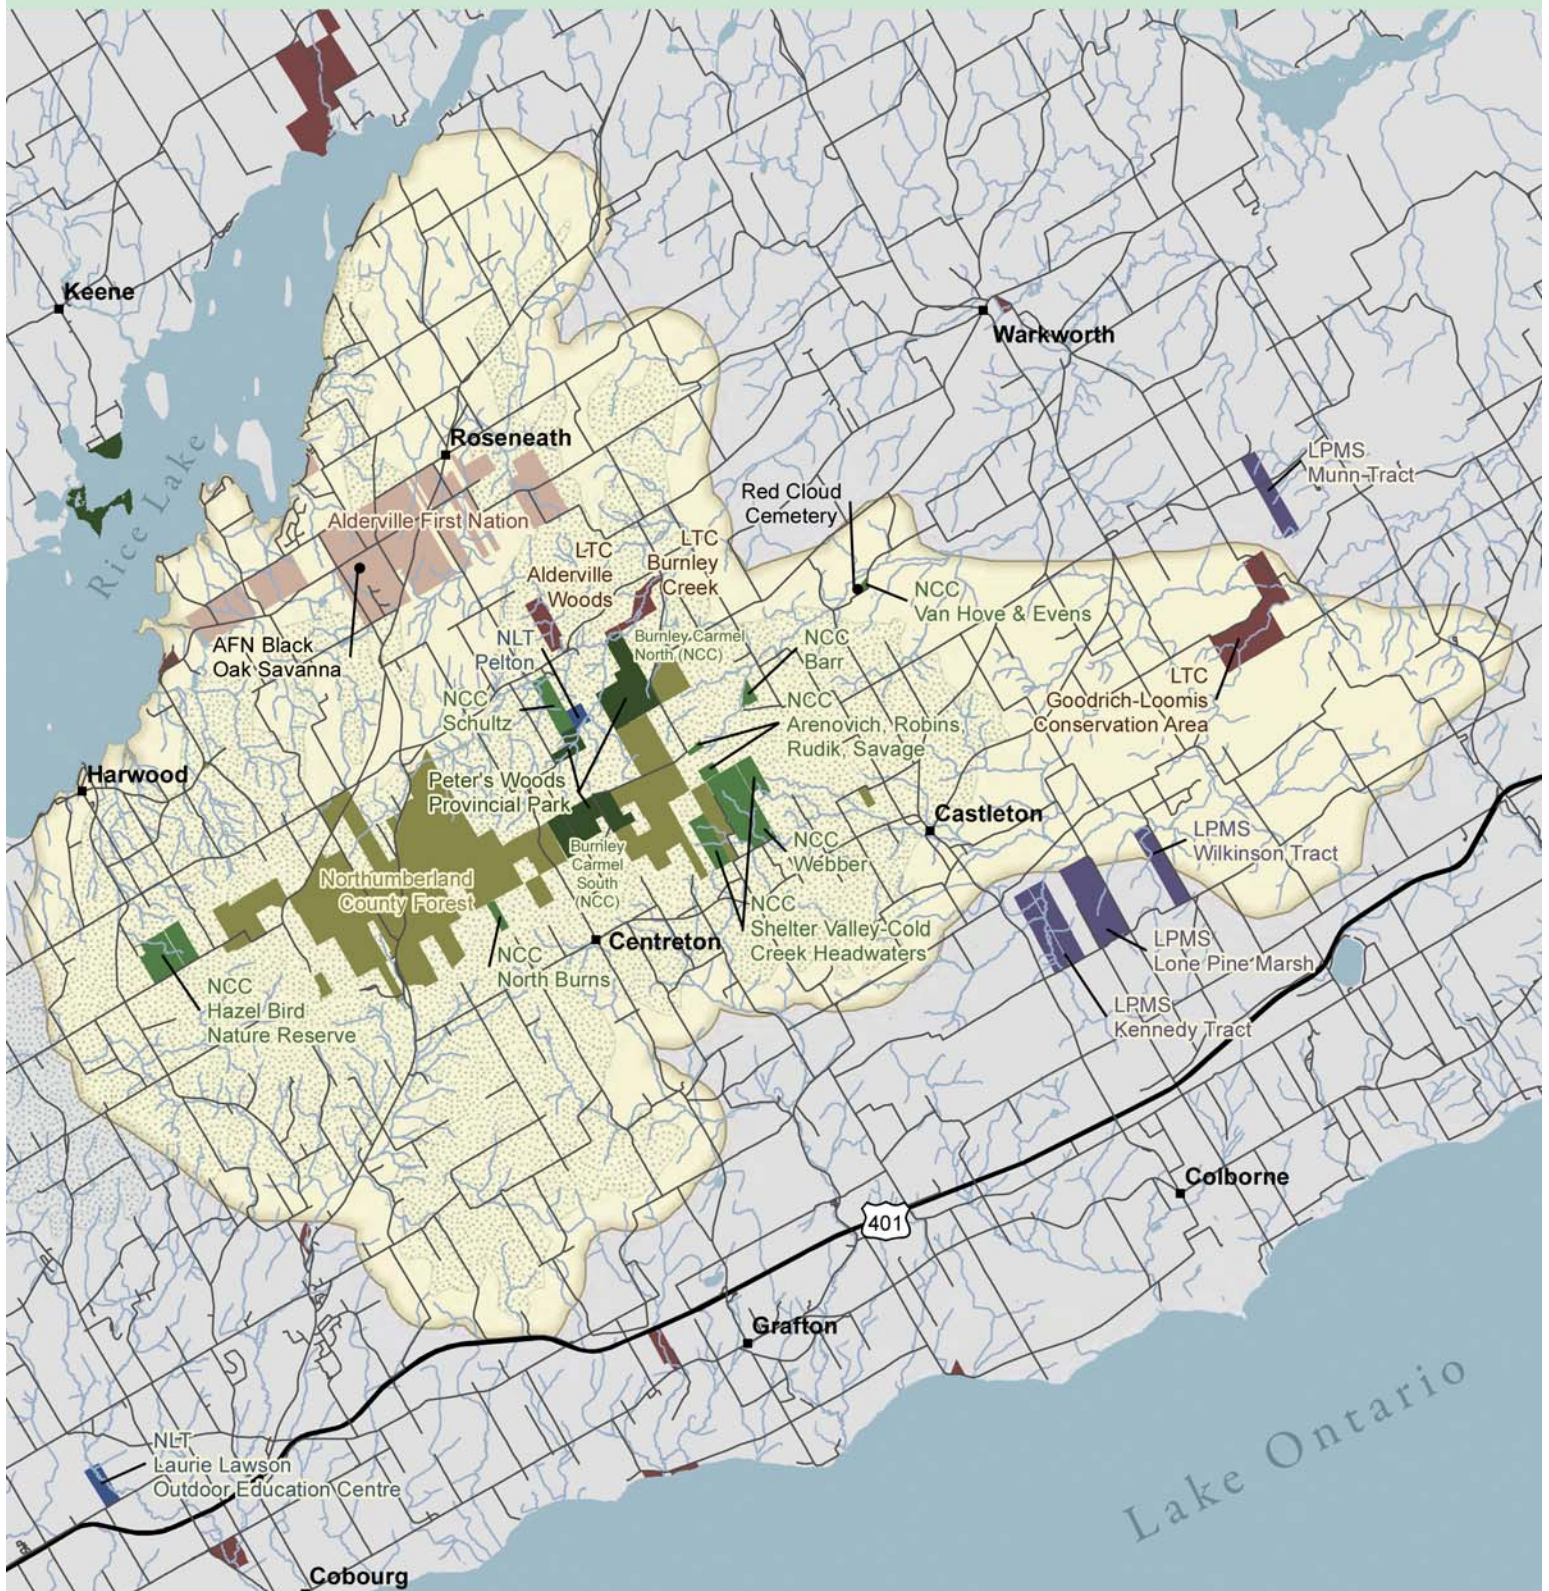

Rice Lake Plains: Conservation Lands and Land Ownership

Land Ownership

- Lower Trent Conservation Authority (LTC)
- Provincial Park
- NCC Project Property
- Northumberland Land Trust (NLT)
- Lone Pine Marsh Sanctuary (LPMS)
- Alderville First Nation
- Northumberland County Forest
- Rice Lake Plains Study Area
- Oak Ridges Moraine

Disclaimer:
This map is illustrative only. Do not rely on it as being a precise indicator of privately-owned land, routes, locations of features, nor as a guide to navigation.

This map may contain omissions or errors.

Data Sources:
Nature Conservancy of Canada - Ontario Region, 2014
Ontario Ministry of Natural Resources, 2014

©The Nature Conservancy of Canada - Ontario Region
19-August-14

Scale 1:170,000